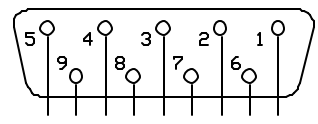

Looking at the connector on the controller

Key

- Keypad flex cable connector pin 9
- [6] Blue Controller pin 6, Blue wire

Colecovision	
Controller Rev G	
Rev 1.0 4/17/05	Page 1 of 1